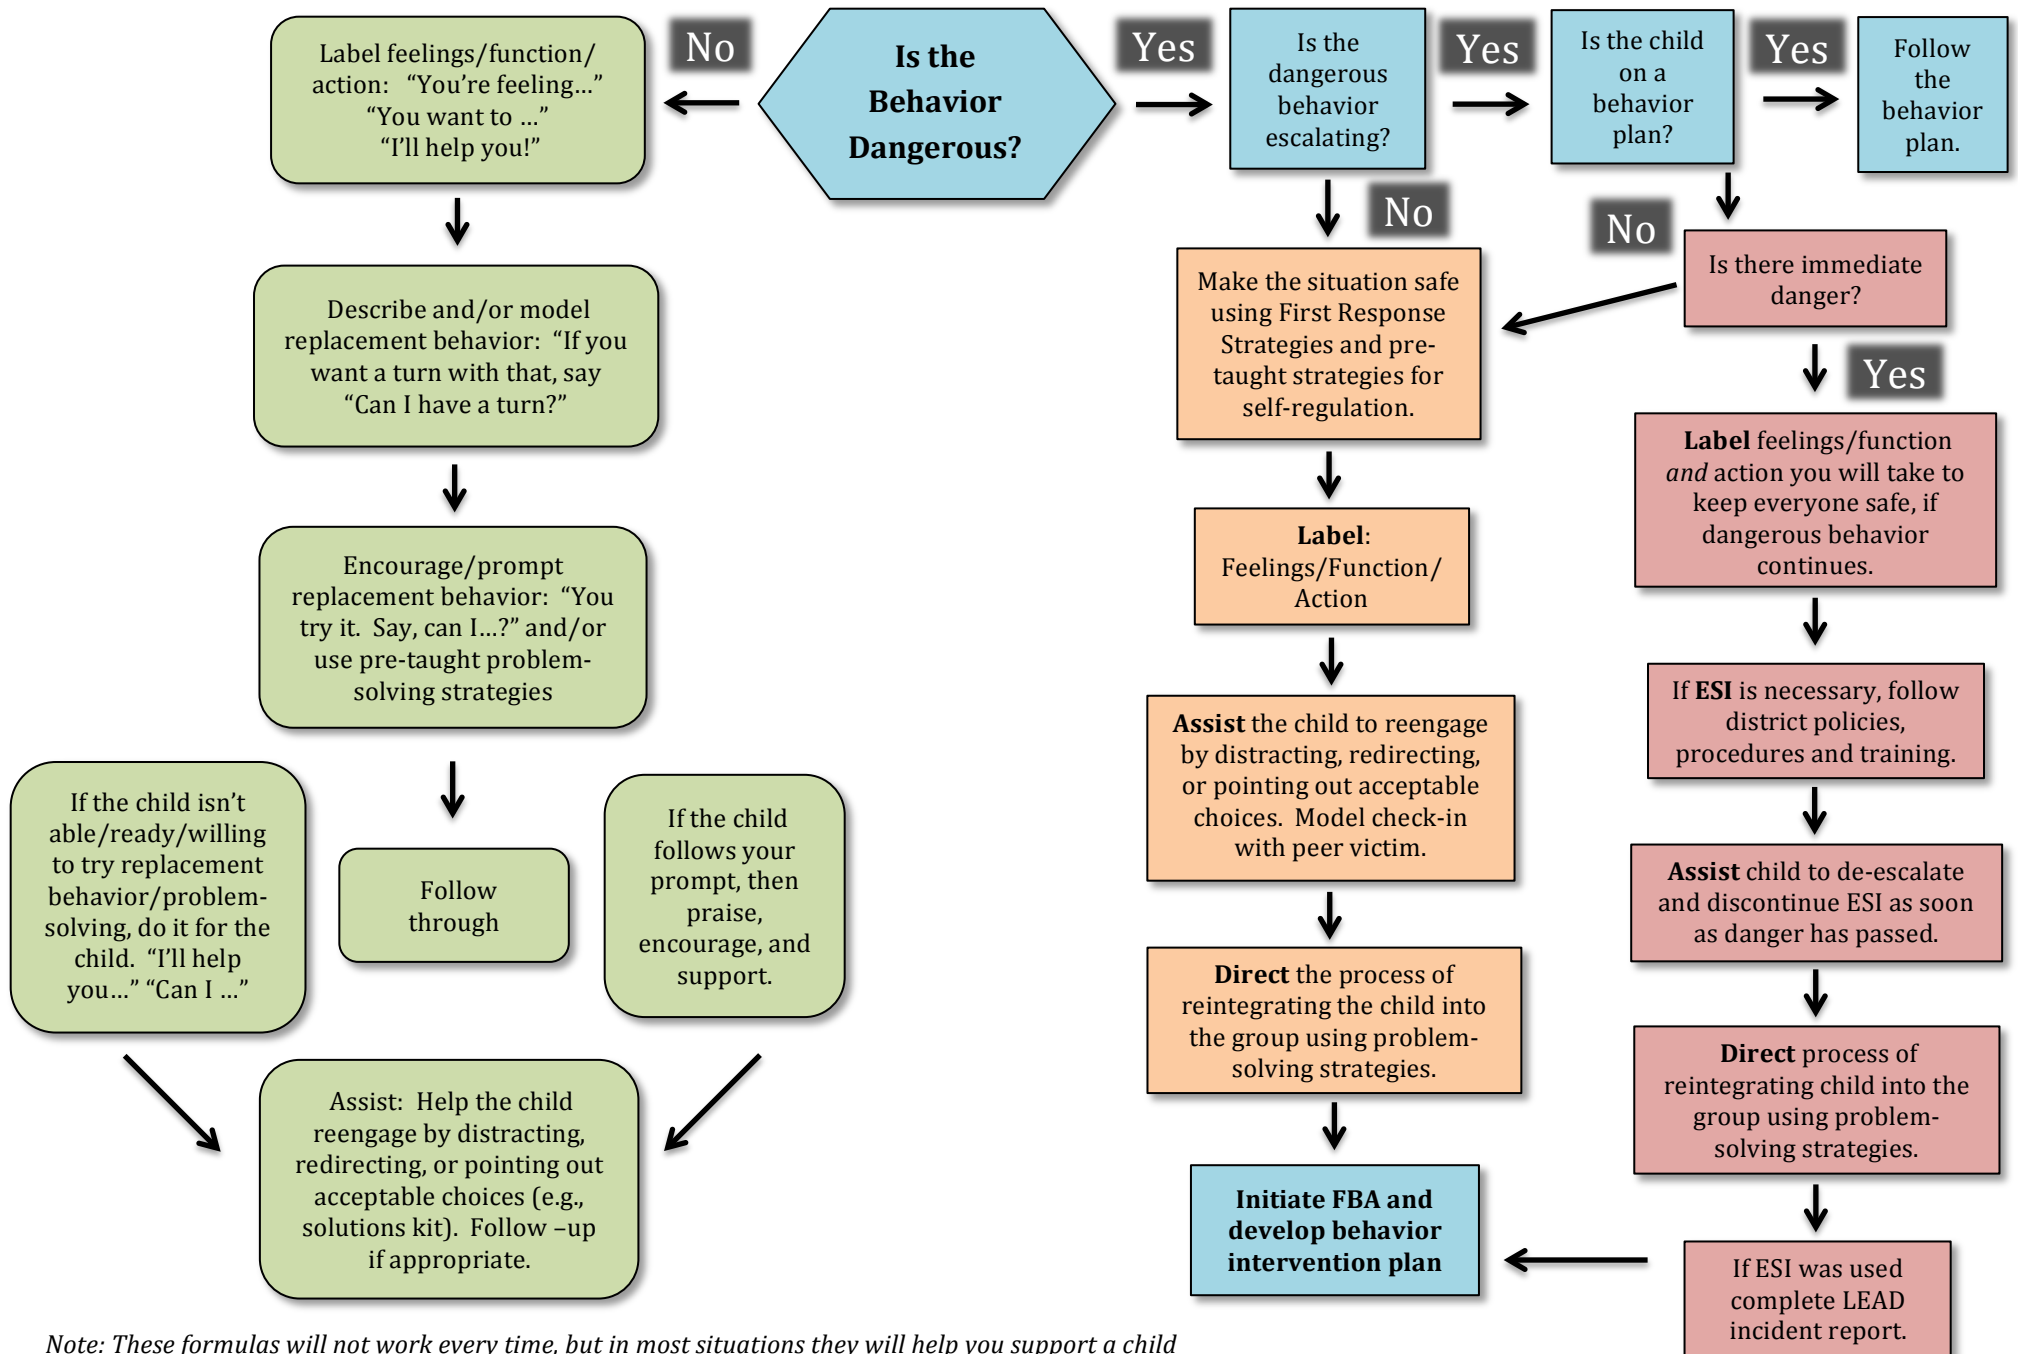

Kansas Safety First Response Formulas

For challenging or dangerous behavior

Note: These formulas will not work every time, but in most situations they will help you support a child during challenging or dangerous behavior and can guide your choices during moments of stress.